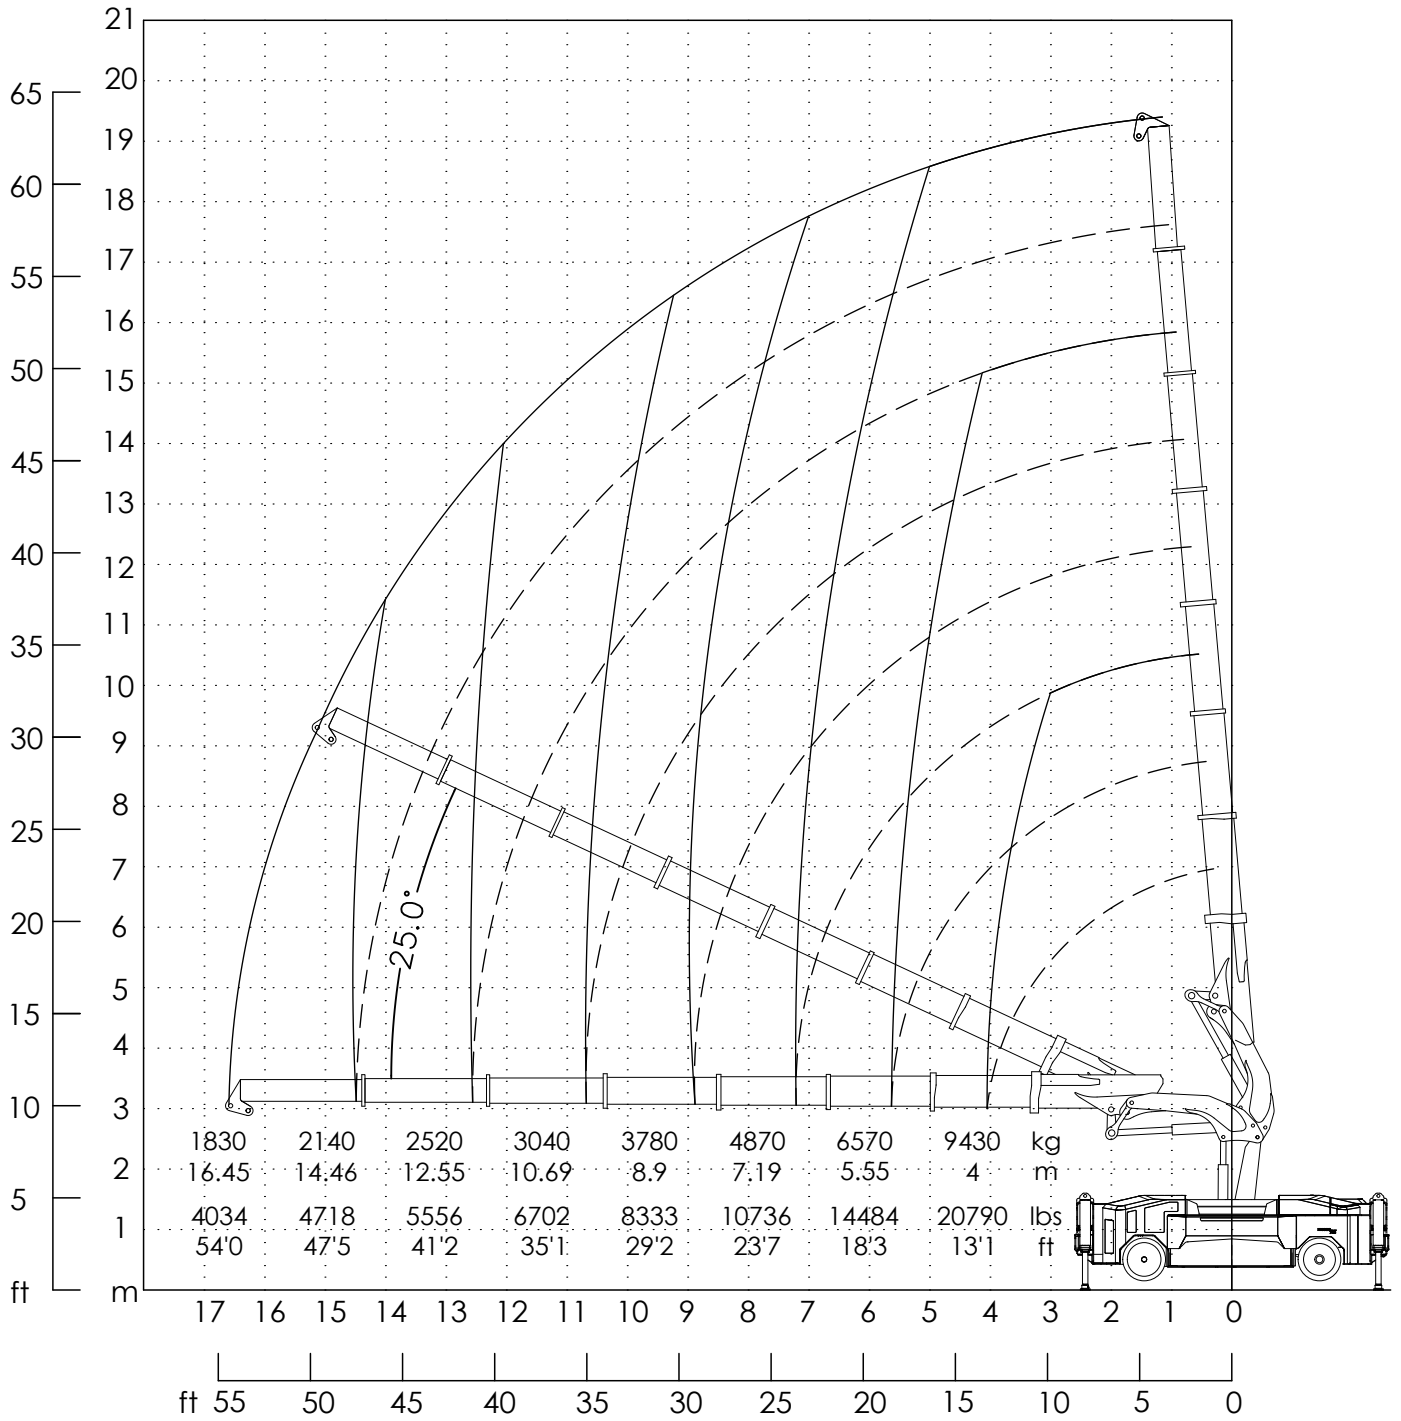

DIAGRAMMA DELLE PORTATE (kg-lbs)

CAPACITY DIAGRAM (kg-lbs)

TRAGLASTDIAGRAMM (kg-lbs)

LASTENDIAGRAM (kg-lbs)

TABLEAU DES CHARGES (kg-lbs)

DIAGRAMA DE LAS CARGAS (kg-lbs)

JMG

MC 5000RE

Cod.: 090-DIA-04898

1:125